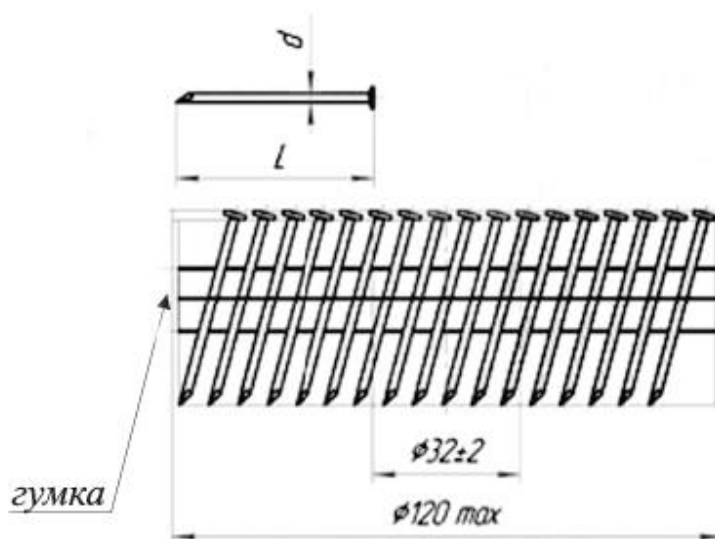

Coiled nail with a clinch point

Name	Size	Feature	Package	Type of Package
Coiled nail with a clinch point	2.5 x 55 СРБ	no cover	9000 pcs	box
Coiled nail with a clinch point	2.5 x 70 СРБ	no cover	6000 pcs	box