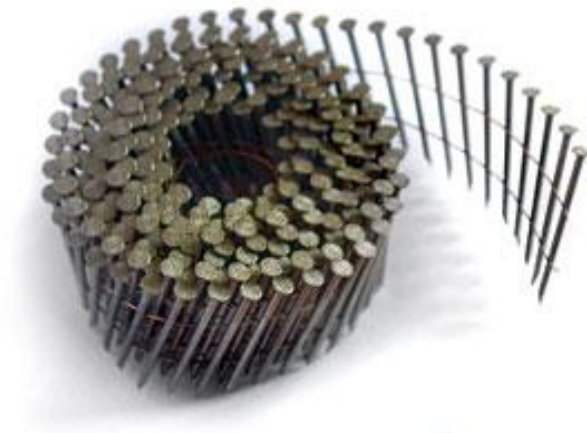

Coiled nail with a clinch point

Name	Size	Feature	Package	Type of Package
Coiled nail with a clinch point	2.5 x 55 СРБ	no cover	9000 pcs	box
Coiled nail with a clinch point	2.5 x 70 СРБ	no cover	6000 pcs	box