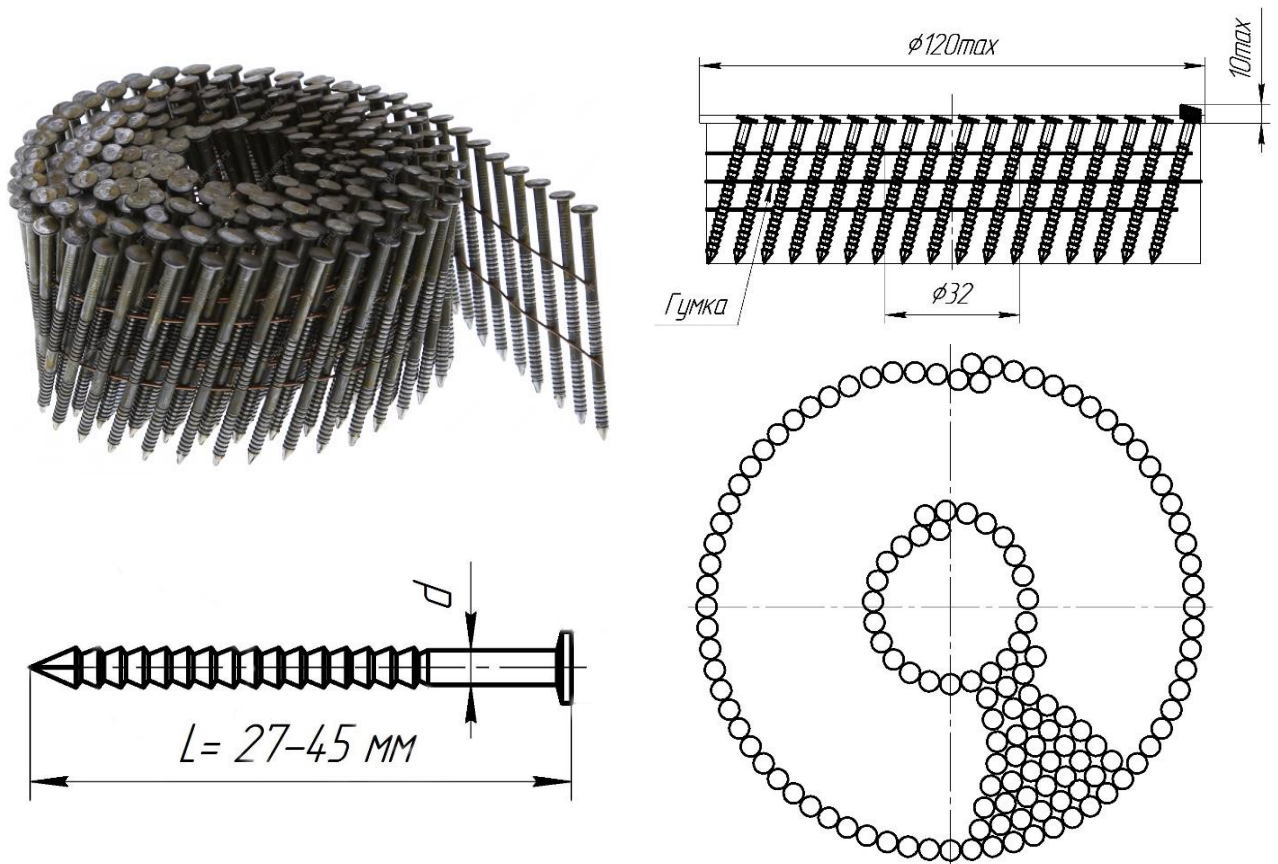

Ring coil nail DIN 68163

| Name | Size | Feature | Package | Type of Package |
|----------------|-------------|----------------|-----------|-----------------|
| Ring coil nail | 2.1 x 30 КБ | no cover | 18000 pcs | box |
| Ring coil nail | 2.1 x 32 КБ | no cover | 14400 pcs | box |
| Ring coil nail | 2.1 x 35 КБ | no cover | 14400 pcs | box |
| Ring coil nail | 2.1 x 37 КБ | no cover | 14400 pcs | box |
| Ring coil nail | 2.1 x 37 КБ | white zinc | 14400 pcs | box |
| Ring coil nail | 2.5 x 40 КБ | no cover | 12000 pcs | box |
| Ring coil nail | 2.5 x 40 КБ | purchased wire | 12000 pcs | box |
| Ring coil nail | 2.5 x 45 КБ | no cover | 9000 pcs | box |
| Ring coil nail | 2.5 x 50 КБ | no cover | 9000 pcs | box |
| Ring coil nail | 2.5 x 55 КБ | no cover | 9000 pcs | box |
| Ring coil nail | 2.5 x 60 КБ | no cover | 9000 pcs | box |
| Ring coil nail | 2.5 x 63 КБ | no cover | 9000 pcs | box |
| Ring coil nail | 2.5 x 64 КБ | no cover | 9000 pcs | box |
| Ring coil nail | 2.5 x 70 КБ | no cover | 6000 pcs | box |
| Ring coil nail | 2.5 x 75 КБ | no cover | 6000 pcs | box |
| Ring coil nail | 2.8 x 37 КБ | no cover | 9000 pcs | box |
| Ring coil nail | 2.8 x 40 КБ | no cover | 9000 pcs | box |
| Ring coil nail | 2.8 x 78 КБ | no cover | 4500 pcs | box |
| Ring coil nail | 2.8 x 85 КБ | no cover | 4500 pcs | box |
| Ring coil nail | 2.8 x 88 КБ | no cover | 4500 pcs | box |
| Ring coil nail | 3.1 x 45 КБ | no cover | 4500 pcs | box |
| Ring coil nail | 3.1 x 50 КБ | no cover | 4500 pcs | box |
| Ring coil nail | 3.1 x 68 КБ | no cover | 3600 pcs | box |
| Ring coil nail | 3.1 x 80 КБ | no cover | 3600 pcs | box |
| Ring coil nail | 3.1 x 90 КБ | no cover | 3600 pcs | box |