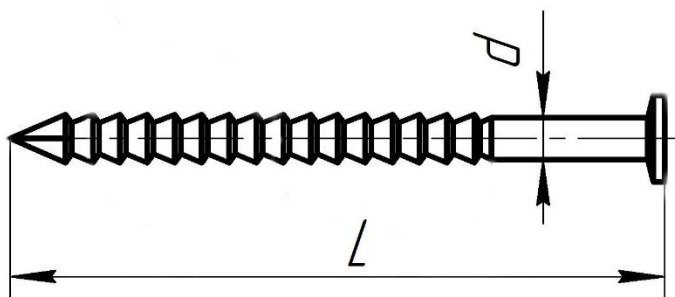

Ring nail DIN 68163K

Name	Size	Feature	Package	Type of Package
Ring nail	2.2 x 30 K	no cover	25 kg	box
Ring nail	2.2 x 37 K	no cover	25 kg	box
Ring nail	2.5 x 40 K	no cover	25 kg	box
Ring nail	2.5 x 45 K	no cover	25 kg	box
Ring nail	2.5 x 50 K	no cover	25 kg	box
Ring nail	2.5 x 50 K	white zinc	25 kg	box
Ring nail	2.5 x 70 K	no cover	25 kg	box
Ring nail	2.8 x 28 K	no cover	25 kg	box
Ring nail	2.8 x 30 K	no cover	25 kg	box
Ring nail	2.8 x 35 K	no cover	25 kg	box
Ring nail	2.8 x 37 K	no cover	25 kg	box
Ring nail	2.8 x 40 K	no cover	25 kg	box
Ring nail	2.8 x 50 K	no cover	25 kg	box
Ring nail	2.8 x 60 K	no cover	25 kg	box
Ring nail	3.1 x 60 K	no cover	25 kg	box
Ring nail	3.1 x 70 K	no cover	25 kg	box
Ring nail	3.1 x 80 K	no cover	25 kg	box
Ring nail	3.4 x 80 K	no cover	25 kg	box
Ring nail	3.4 x 90 K	no cover	25 kg	box
Ring nail	3.6 x 100 K	no cover	25 kg	box
Ring nail	3.6 x 90 K	white zinc	25 kg	box
Ring nail	4.2 x 40 K	no cover	25 kg	box
Ring nail	4.2 x 40 K	white zinc	25 kg	box
Ring nail	4.2 x 90 K	no cover	25 kg	box
Ring nail	4.2 x 100 K	no cover	25 kg	box
Ring nail	4.6 x 120 K	no cover	25 kg	box
Ring nail	5.5 x 150 K	no cover	25 kg	box
Ring nail with a cone under head	4.2 x 40 KK	no cover	25 kg	box
Ring nail with a cone under head	4.2 x 50 KK	no cover	25 kg	box
Ring nail with a cone under head	4.2 x 60 KK	no cover	25 kg	box
Flat head ring nail	2.8 x 35 KΠ	no cover	25 kg	box
Flat head ring nail	2.8 x 40 KΠ	no cover	25 kg	box
Ring nail EPAL	2.8 x 40 K	no cover	25 kg	box
Ring nail EPAL	3.4 x 70 K	no cover	25 kg	box
Ring nail EPAL	3.4 x 90 K	no cover	25 kg	box