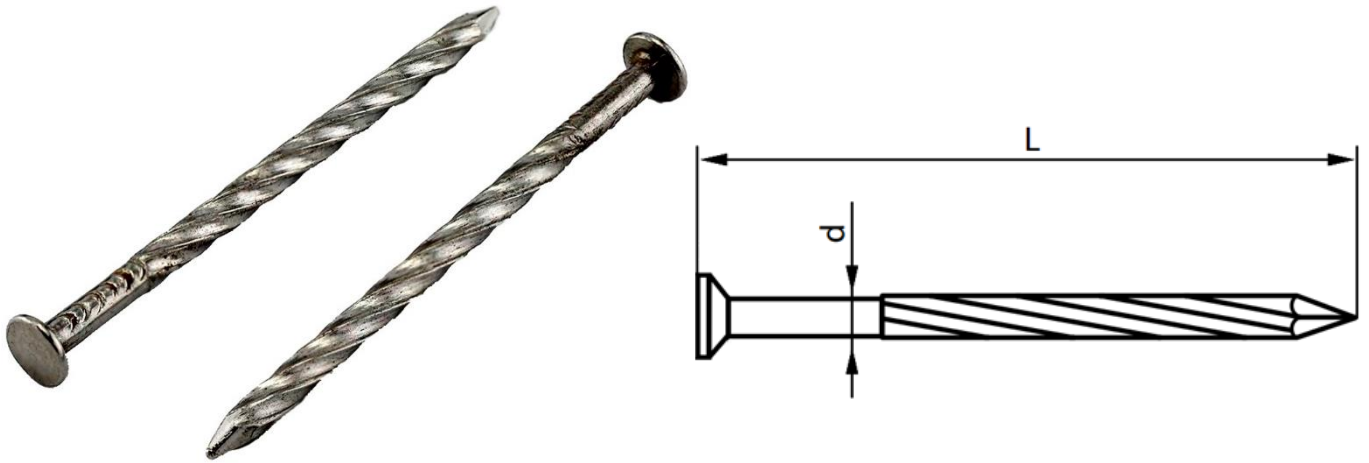

## Screw nail DIN 68163A

Name	Size	Feature	Package	Type of Package
Screw nail	2.8 x 70 A	no cover	5 / 25 kg	box
Screw nail	2.8 x 70 A	white zinc	5 kg	box
Screw nail	3.1 x 40 A	no cover	5 / 25 kg	box
Screw nail	3.1 x 40 A	white zinc	5 kg	box
Screw nail	3.1 x 50 A	no cover	5 / 25 kg	box
Screw nail	3.1 x 50 A	white zinc	5 kg	box
Screw nail	3.1 x 60 A	no cover	25 kg	box
Screw nail	3.1 x 80 A	no cover	20 kg	box
Screw nail	3.1 x 80 A	white zinc	5 kg	box
Screw nail	3.4 x 90 A	no cover	20 kg	box
Screw nail	3.4 x 90 A	white zinc	5 kg	box
Screw nail	3.6 x 70 A	no cover	5 / 25 kg	box
Screw nail	3.6 x 70 A	white zinc	5 kg	box
Screw nail	3.6 x 90 A	no cover	20 kg	box
Screw nail	3.6 x 100 A	no cover	20 kg	box
Screw nail	3.8 x 120 A	no cover	20 kg	box