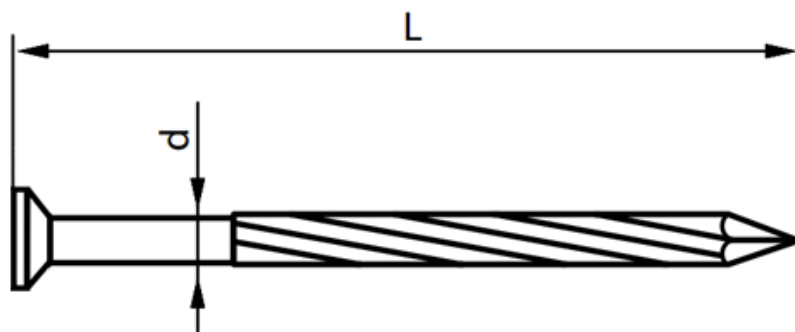

Screw nail DIN 68163A

Name	Size	Feature	Package	Type of Package
Screw nail	2.5 x 60 A	no cover	25 kg	box
Screw nail	2.8 x 50 A	no cover	25 kg	box
Screw nail	2.8 x 60 A	no cover	25 kg	box
Screw nail	2.8 x 70 A	no cover	25 kg	box
Screw nail	2.8 x 70 A	white zinc	25 kg	box
Screw nail	2.8 x 70 A	galvanized	25 kg	box
Screw nail	3.1 x 40 A	no cover	25 kg	box
Screw nail	3.1 x 40 A	white zinc	25 kg	box
Screw nail	3.1 x 40 A	galvanized	25 kg	box
Screw nail	3.1 x 50 A	no cover	25 kg	box
Screw nail	3.1 x 50 A	white zinc	25 kg	box
Screw nail	3.1 x 60 A	no cover	25 kg	box
Screw nail	3.1 x 60 A	white zinc	25 kg	box
Screw nail	3.1 x 60 A	galvanized	25 kg	box
Screw nail	3.1 x 80 A	no cover	20 kg	box
Screw nail	3.1 x 80 A	white zinc	20 kg	box
Screw nail	3.1 x 80 A	galvanized	20 kg	box
Screw nail	3.4 x 90 A	no cover	20 kg	box
Screw nail	3.4 x 90 A	white zinc	20 kg	box
Screw nail	3.4 x 90 A	galvanized	20 kg	box
Screw nail	3.6 x 70 A	no cover	25 kg	box
Screw nail	3.6 x 70 A	white zinc	25 kg	box
Screw nail	3.6 x 90 A	no cover	20 kg	box
Screw nail	3.6 x 90 A	white zinc	20 kg	box
Screw nail	3.6 x 90 A	galvanized	20 kg	box
Screw nail	3.6 x 100 A	no cover	20 kg	box
Screw nail	3.8 x 120 A	no cover	20 kg	box
Screw nail	3.8 x 120 A	white zinc	20 kg	box
Screw nail	4.2 x 120 A	no cover	20 kg	box
Screw nail	4.6 x 120 A	no cover	20 kg	box